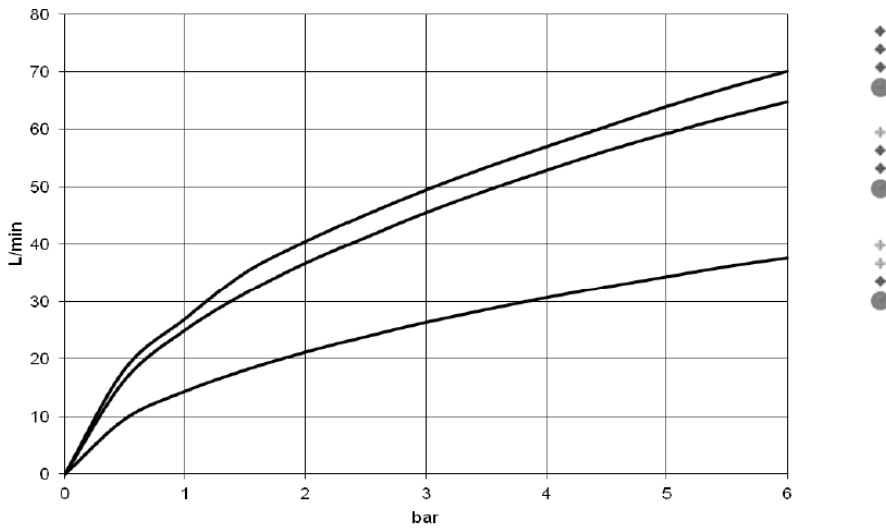

Shower - Symetrics

xTOOL Concealed thermostat without volume control - polished chrome

Article number: 36 417 985-00

- Cover plate 4-3/4" x 4-3/4"
- Temperature control handle with safety lock at 100 °F/ 38°C
- Fittings group in compliance with DIN 4109: 2 (ADA)
- NOTE: Important! Due to minimum rough-in requirements, a framing of 2 x 6 studs may be needed.

polished chrome

Accessory is required for this item.

Discontinued items available to order until 30.06.2020

Dimensional drawing

All dimensions in mm / inch = mm x 0,0394

Shower - Symetrics

xTOOL Concealed thermostat without volume control - polished chrome

Article number: 36 417 985-00

Flow rate chart

Shower - Symetrics

xTOOL Concealed thermostat without volume control - polished chrome

Article number: 36 417 985-00

Other surface finishes

platinum matte

36 417 985-06