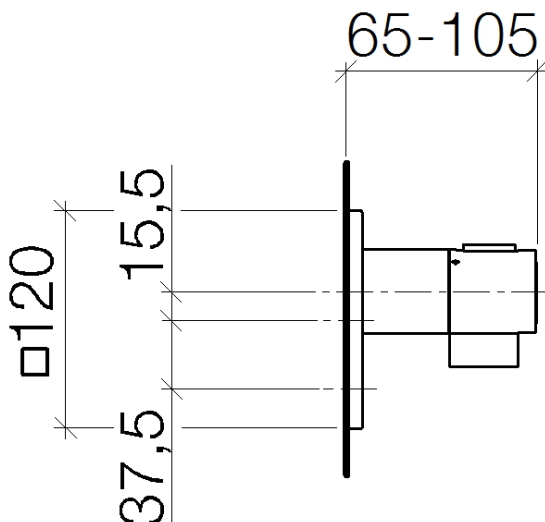

Shower - Symetrics

xTOOL Concealed thermostat without volume control - polished chrome

Article number: 36 417 985-00

- Cover plate 4-3/4" x 4-3/4"
- Temperature control handle with safety lock at 100 °F/ 38°C
- Fittings group in compliance with DIN 4109: 2 (ADA)
- NOTE: Important! Due to minimum rough-in requirements, a framing of 2 x 6 studs may be needed.

polished chrome

Accessory is required for this item.

Discontinued items available to order until 30.06.2020

Dimensional drawing

All dimensions in mm / inch = mm x 0,0394

Shower - Symetrics

xTOOL Concealed thermostat without volume control - polished chrome

Article number: 36 417 985-00

Flow rate chart

Shower - Symetrics

xTOOL Concealed thermostat without volume control - polished chrome

Article number: 36 417 985-00

Other surface finishes

platinum matte

36 417 985-06